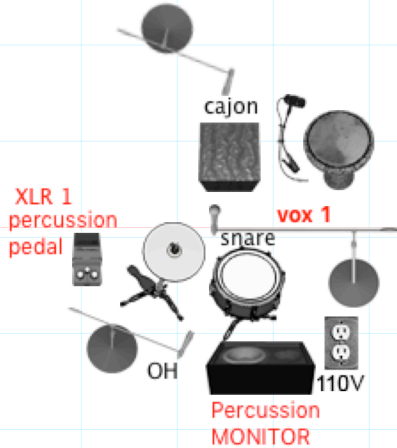

**SULTANS OF STRING
 QUARTET JULY 2018
 CHRIS CELL 416-567-7110
 chris@fiddlefire.com**

INPUTS:
FIVE PERCUSSION MICS:
 1. Cajon- BETA91, or SM57
 2. Darbuka - BETA98 clip-on or SM57 on stand
 3. Overhead condenser mic
 4. Extra perc mic for added perc (not shown)
 5. Extra perc mic for added perc (not shown)

FOUR VOCAL MICS:
 Vox 1 - SM58 (Venue prov.)
 Vox 2 - SM58 (Venue Prov.)
 Vox 3 - BETA58 (Artist prov.)
 Vox 4 - SM58 (Venue Prov.)
 Stand** Short tripod stand for band equipment

SIX XLR INPUTS:
 XLR 1 - Percussion- DI
 XLR 2 - Drew bass - DI*
 XLR 3&4 -Chris violin-Stereo DI*
 XLR 5 - Kevin guitar- DI*
 XLR 6 - drum pedal
 * DIs provided by band

MONITOR MIXES:
 5 mixes including stereo violin panned hard L/R
 PA: Presenter provides adequate PA for the space including SUBWOOFER
 Lots of AC outlets!

RIDER:
 Please provide fruit or veggies upon arrival, and HOT MEAL between sound check and show.
 One well-lit 5' CD table exclusive to band available 2 hours prior to doors open.