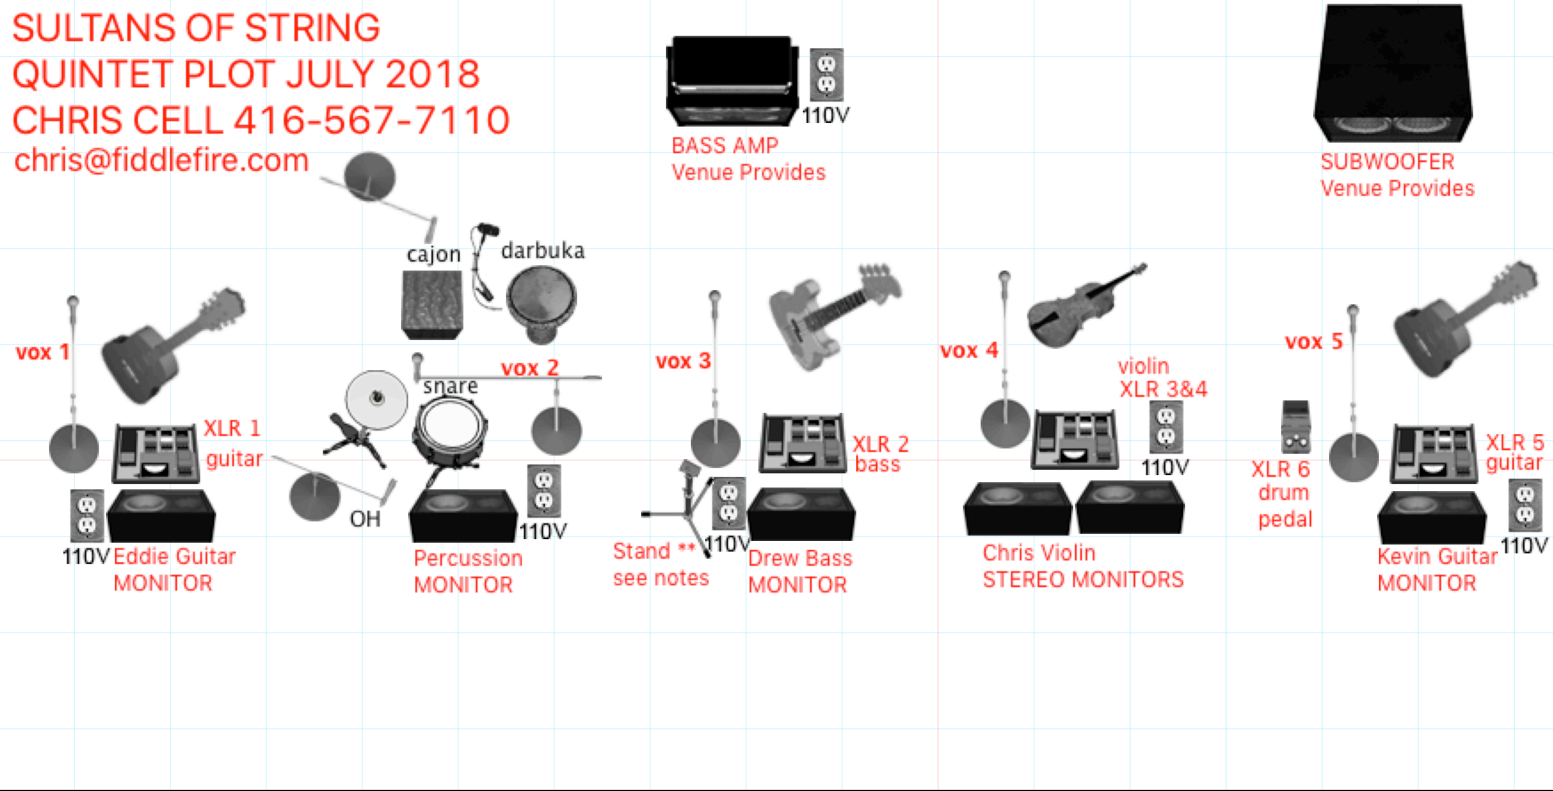

**SULTANS OF STRING
 QUINTET PLOT JULY 2018
 CHRIS CELL 416-567-7110
 chris@fiddlefire.com**

INPUTS:
FIVE PERCUSSION INPUTS:
 1. Cajon- BETA91, or SM57
 2. Darbuka - BETA98 clip-on or SM57 on stand
 3. Overhead condenser mic
 4. Extra perc mic for added perc (not shown)
 5. Extra perc mic for added perc (not shown)

FIVE VOCAL MICS:
 Vox 1 - SM58 (Artist prov.)
 Vox 2 - SM58 (VENUE Prov.)
 Vox 3 - SM58 (VENUE prov.)
 Vox 4 - Beta58 (Artist Prov.)
 Vox 5 - SM58 (VENUE Prov.)
 Stand** Short tripod stand for band equipment

SIX XLR INPUTS:
 XLR 1 -Eddie guitar- DI*
 XLR 2 - Drew bass - DI*
 XLR 3&4 -Chris violin-Stereo DI*
 XLR 5 - Kevin guitar- DI*
 XLR 6 - drum pedal
 * DIs provided by band

MONITOR MIXES:
 6 mixes including stereo violin panned hard L/R
 PA: Presenter provides adequate PA for the space including SUBWOOFER
 Lots of AC outlets!

RIDER:
 Please provide fruit or veggies upon arrival, and HOT MEAL between sound check and show.
 One well-lit 5' CD table exclusive to band available 2 hours prior to doors open.